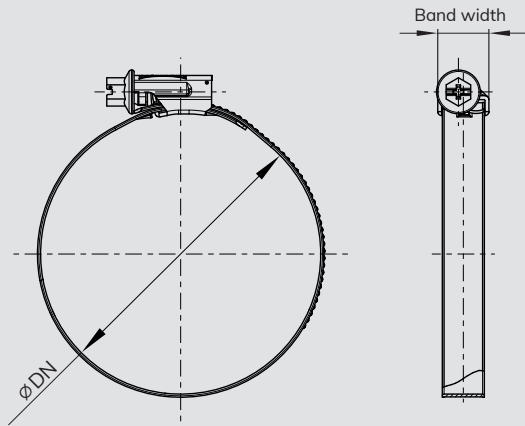

NORMACLAMP® TORRO

The industry's gold standard for more than 50 years

- ✓ Multi-range hose clamp
- ✓ Clamping ranges in acc. with DIN 3017:
8 – 16 mm to 140 – 160 mm
- ✓ No chromium (VI) used for coating purposes
- ✓ Larger diameters available on request

NORMACLAMP® TORRO

Applications

TORRO is well suited to applications involving poly and braided tubing that require a complete seal, e.g. for:

- Joining cooling water lines
- Depressurized and pressurized fuel lines and ventilation systems
- Joining lines in sanitary applications
- Joining lines in machine building applications
- Lines in the household appliance industry
- Oil lines